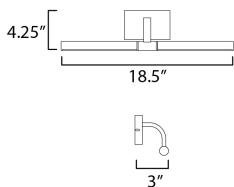

**PRODUCT DESCRIPTION**

Whether used as vanity lighting or above portraits and shelves, the Mona wall sconces are sure to illuminate a masterpiece. The tubular LED frame rotates to direct the lighting wherever it is needed. The back plate is sized for single gang junction box installs and an additional cover plate is provided for convenience. Available in either a rich burnished Gold plated finish or Matte Black powder coat, these wall lights pair well in both modern and traditional settings.

**MEASUREMENTS**

DIMENSION : 18.5" W x 4.25" H x 3" Ext  
 MAX OAH : 3" W x 4.75" H  
 HANGING WEIGHT : 2.42 lb

**LAMPING**

INPUT VOLTAGE : 120-277V  
 LUMENS : 980 Rated (680 Del.)  
 BULB : 1 x 14W LED PCB Integrated , 14W Total  
 BULB INCLUDED : (Integrated)  
 DIMMABLE : ELV or 0-10V  
 CRI : 90 CRI  
 COLOR\_TEMP : 3000K  
 LIGHTING\_DIRECTION : Directional